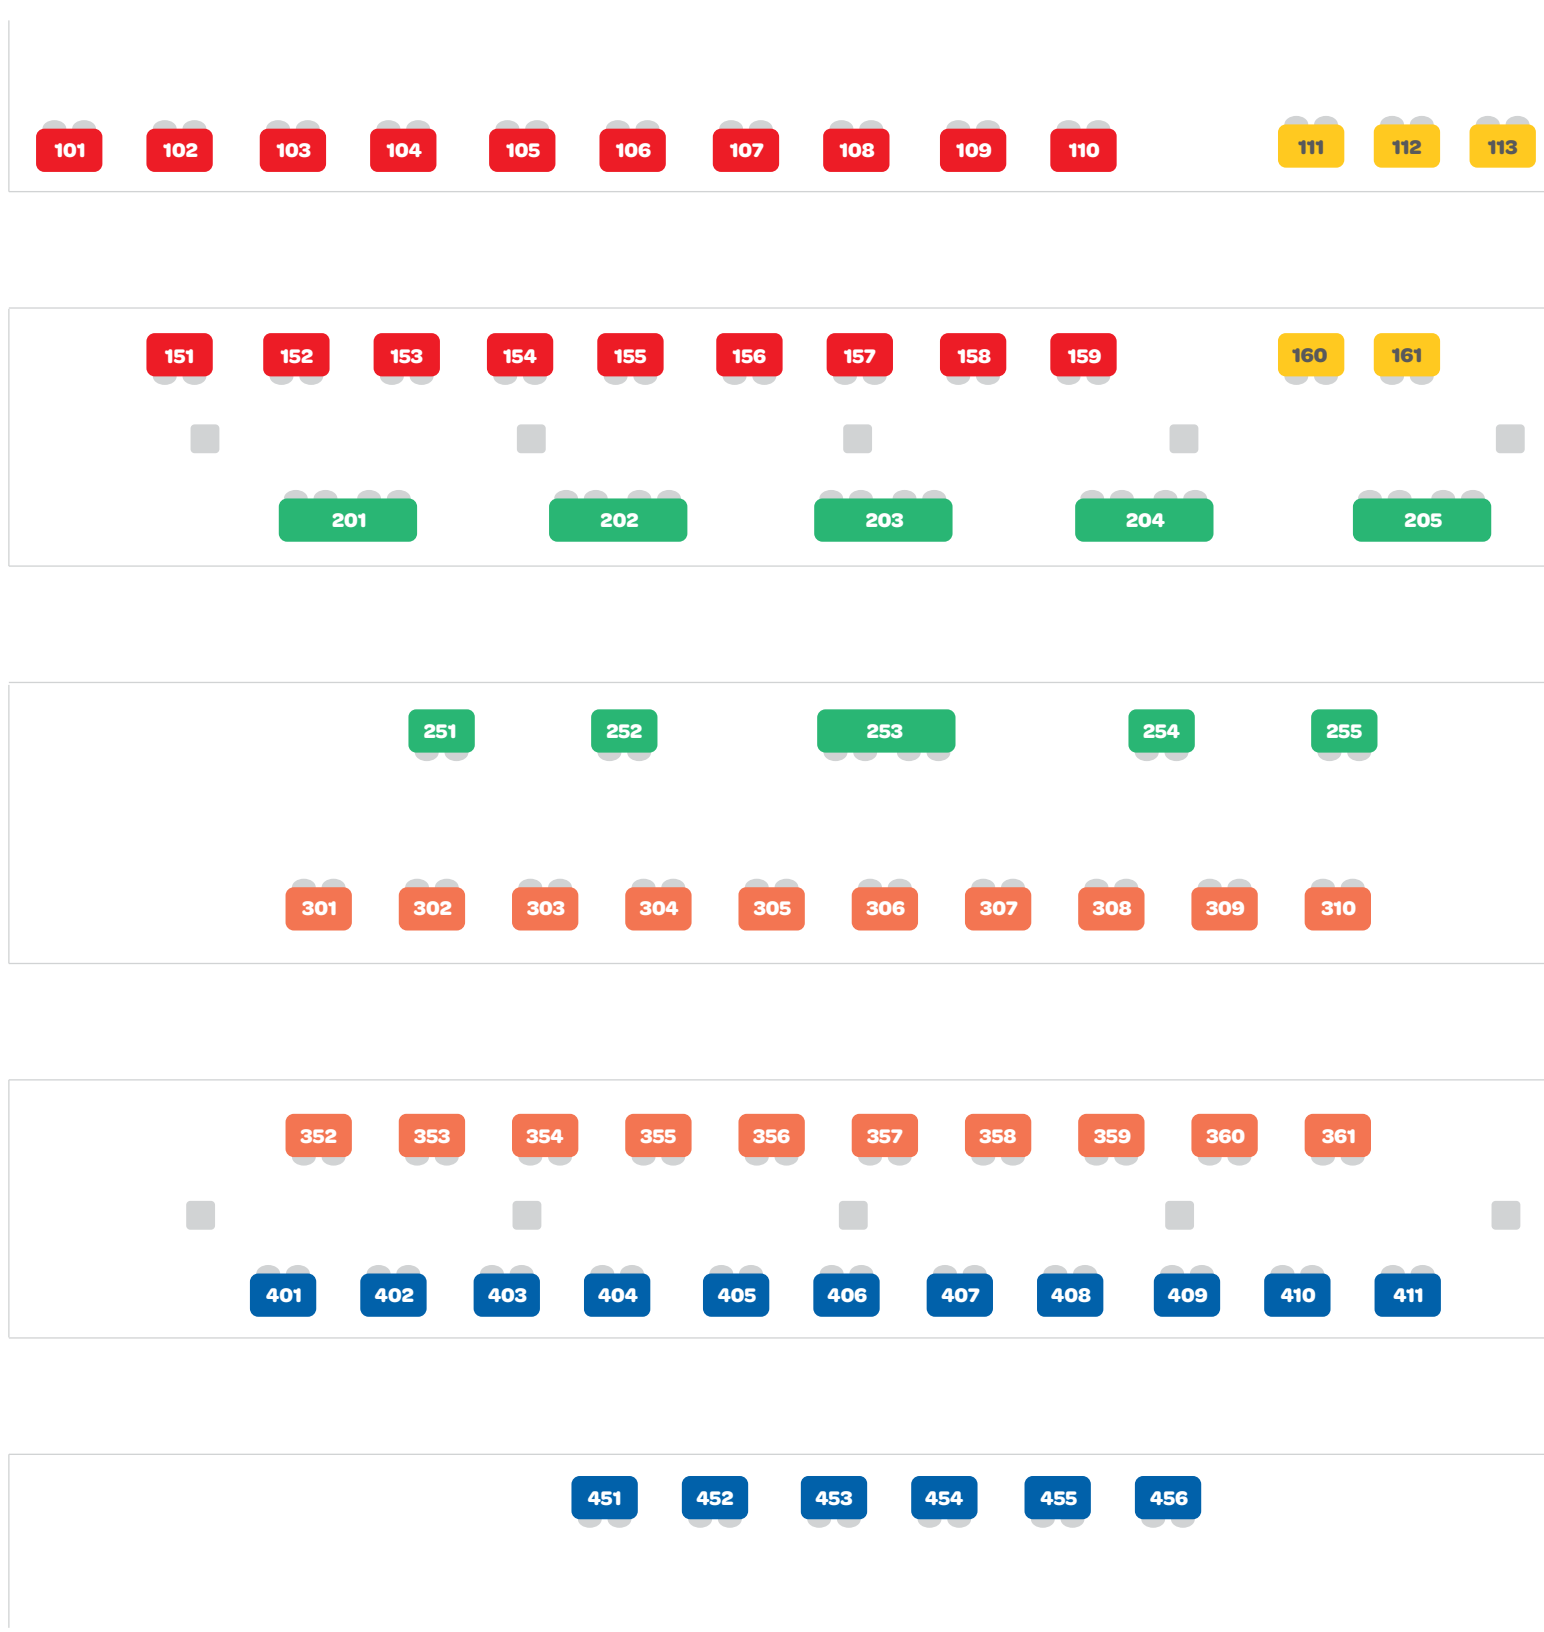

# TRADESHOW FLOORPLAN

UNIVERSAL ORLANDO RESORT · KINGSTON HALL

ENTRANCE